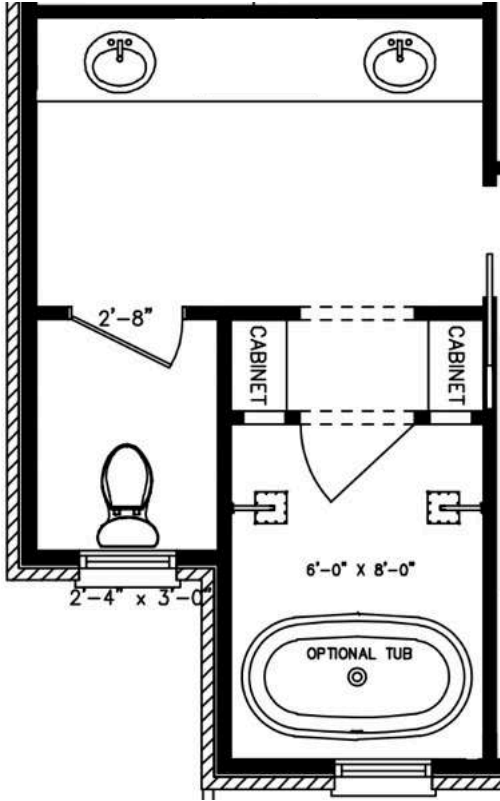

MODERN
PRIMARY BATH