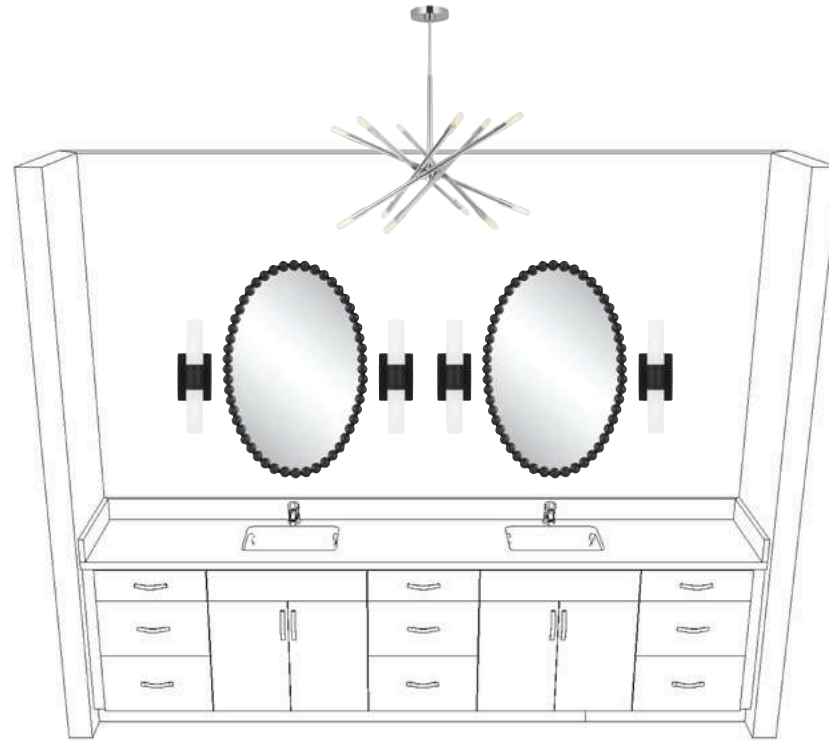

MODERN
PRIMARY BATH