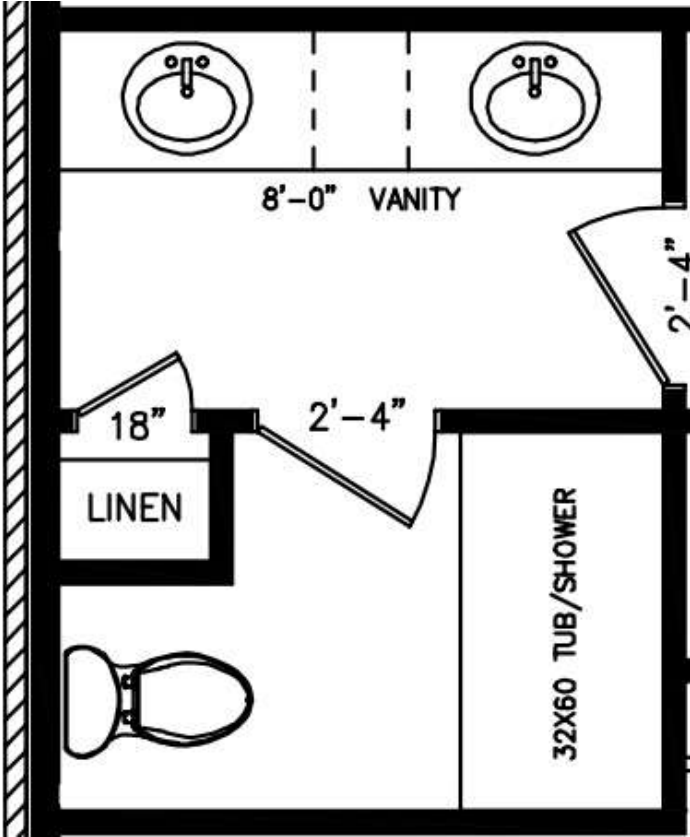

MODERN
SECONDARY BATH