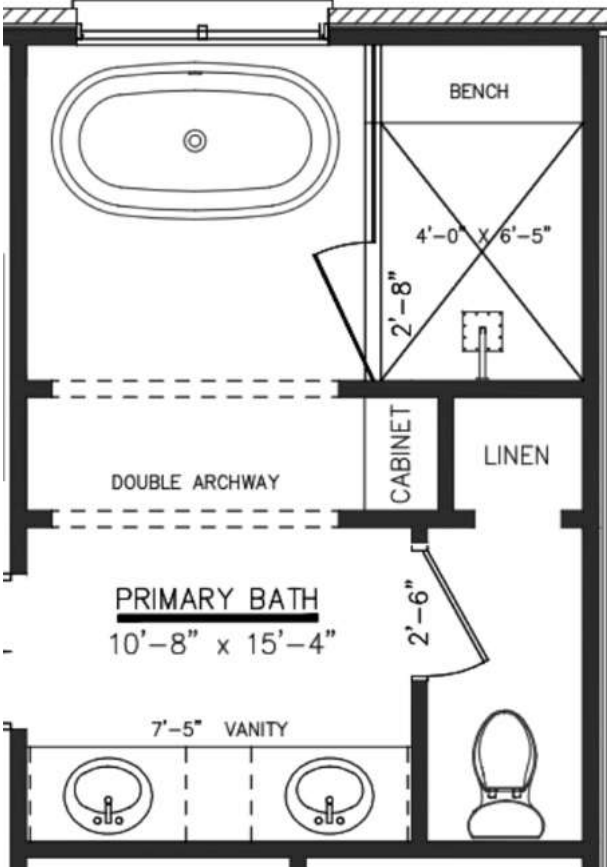

Microwave Drawer
LG Signature
24" Wide 1.2 cu. ft.

Refrigerator
LG Signature
36" French Door

TRANSITIONAL
KITCHEN - Details

TRANSITIONAL
POWDER BATH

Countertop

Ceiling

Trim Paint
Sherwin & Williams
Still Water SW6233
Finish: Semi-gloss

Wallpaper

Cabinet
Nico Solid Maple Cabinetry
Shaker Style - Custom Color

Floor

TRANSITIONAL
PRIMARY BATH

TRANSITIONAL
PRIMARY BATH

Ceiling

Walls

Shower Flooring