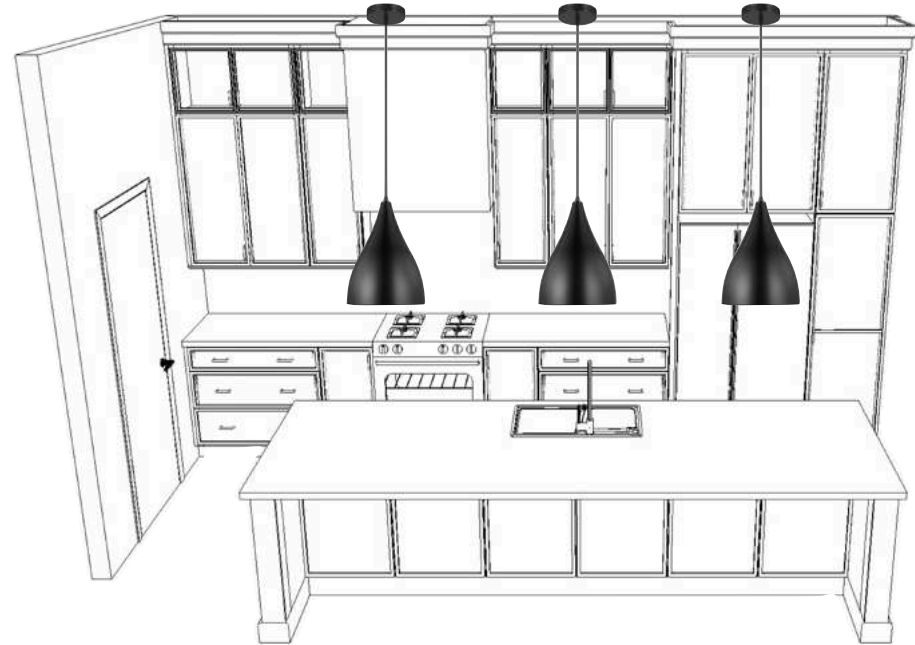

Unit B (Modern) - 2nd Floor

Unit A (Transitional) - 2nd Floor

Unit B (Modern) - 3rd Floor

Unit A (Transitional) - 3rd Floor

MODERN
ENTRY

MODERN
KITCHEN

MODERN
UPGRADED FINISHES

ENTRY WALL PANELS

GREAT ROOM
BOOKCASE BACKS

UPGRADED
COUNTERTOP

POWDER ROOM WALLS

PRIMARY BED WALL

MODERN
KITCHEN - Details

Faucet
Delta
Trinsic Black Stainless

Hardware
Berenson
Metro Slate Pull

Cabinets
Nico Solid Maple Cabinets
Shaker
Sand