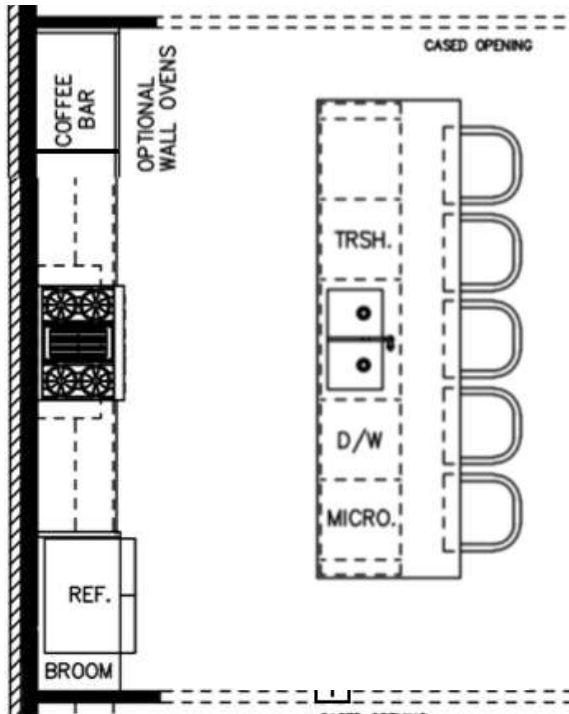

Dryer
Whirlpool
27" 7.4 Cu Ft Front Load White

MODERN
CARPET SELECTIONS

Iced Latte

TRANSITIONAL
ENTRY

MODERN
KITCHEN

TRANSITIONAL
UPGRADED FINISHES

ENTRY WALL PANELS

GREAT ROOM
BOOKCASE BACKS